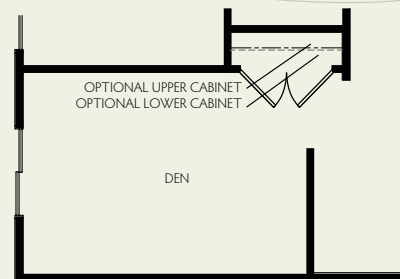

# SAVANNAH

SUBJECT TO CHANGE WITHOUT NOTICE  
HOUSE LAYOUT COULD BE REVERSED

 Standard Vinyl Floors

- 1,760 square feet
- 3-4 bedrooms
- 2-3 baths
- Two-car garage

AMERICAN TRADITIONAL • CRAFTSMAN • FARMHOUSE

OPTIONAL BEDROOM 4 AND BATH 3

OPTIONAL CABINETS IN DEN

MAGNOLIABONADELLE.COM

BUILDING VALUE FOR GENERATIONS®