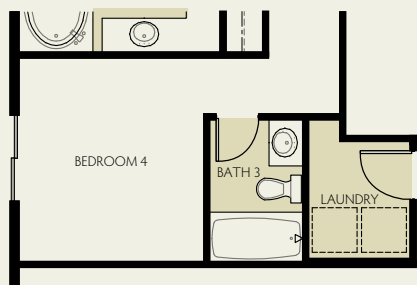

# SAVANNAH

SUBJECT TO CHANGE WITHOUT NOTICE  
HOUSE LAYOUT COULD BE REVERSED

 Standard Vinyl Floors

- 1,760 square feet
- 3-4 bedrooms
- 2-3 baths
- Two-car garage

AMERICAN TRADITIONAL • CRAFTSMAN • FARMHOUSE

OPTIONAL BEDROOM 4 AND BATH 3

OPTIONAL CABINETS IN DEN

MAGNOLIABONADELLE.COM

BUILDING VALUE FOR GENERATIONS®