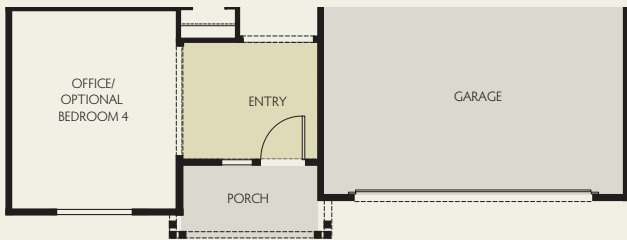

LEXINGTON

SUBJECT TO CHANGE WITHOUT NOTICE
HOUSE LAYOUT COULD BE REVERSED

- 1,956 square feet
- 3-4 bedrooms
- 2 baths
- Two-car garage

Standard Vinyl Floors

AMERICAN TRADITIONAL

FARMHOUSE

CRAFTSMAN

OPTIONAL BEDROOM 4