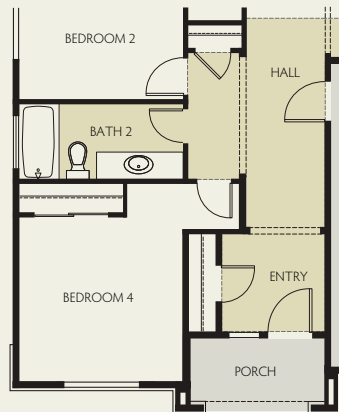

LEXINGTON

SUBJECT TO CHANGE WITHOUT NOTICE
HOUSE LAYOUT COULD BE REVERSED

- 1,956 square feet
- 3-4 bedrooms
- 2 baths
- Two-car garage

Standard Vinyl Floors

AMERICAN TRADITIONAL

FARMHOUSE

CRAFTSMAN

OPTIONAL BEDROOM 4