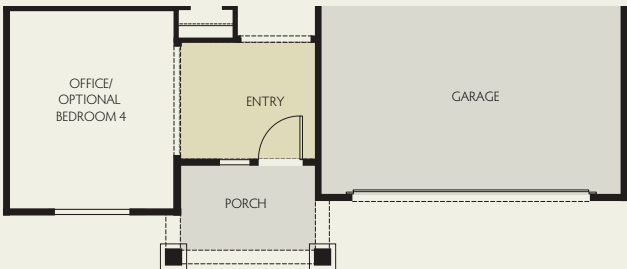

LEXINGTON

SUBJECT TO CHANGE WITHOUT NOTICE
HOUSE LAYOUT COULD BE REVERSED

- 1,956 square feet
- 3-4 bedrooms
- 2 baths
- Two-car garage

Standard Vinyl Floors

AMERICAN TRADITIONAL

FARMHOUSE

CRAFTSMAN

OPTIONAL BEDROOM 4