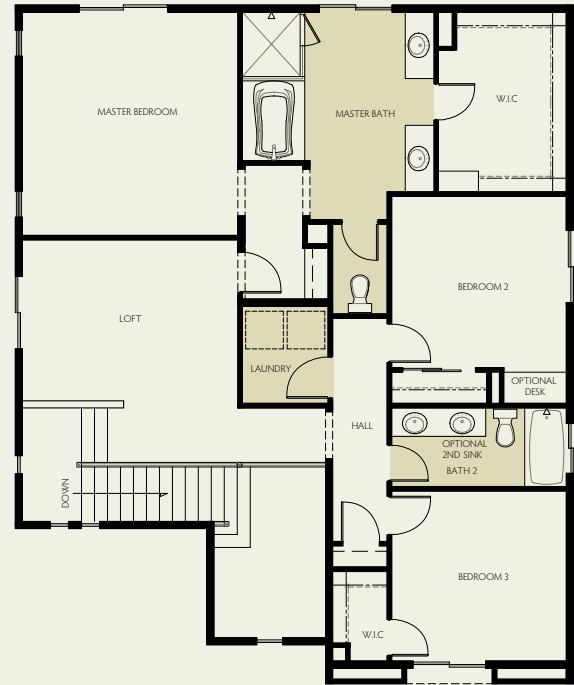

# ELISE

SUBJECT TO CHANGE WITHOUT NOTICE  
HOUSE LAYOUT COULD BE REVERSED

 Standard Vinyl Floors

- 2,436 square feet
- 4 bedrooms
- 3 baths
- Two-car garage

AMERICAN TRADITIONAL • CRAFTSMAN • FARMHOUSE  
1<sup>ST</sup> FLOOR

AMERICAN TRADITIONAL • CRAFTSMAN • FARMHOUSE  
2<sup>ND</sup> FLOOR

MAGNOLIABONADELLE.COM

BUILDING VALUE FOR GENERATIONS<sup>®</sup>