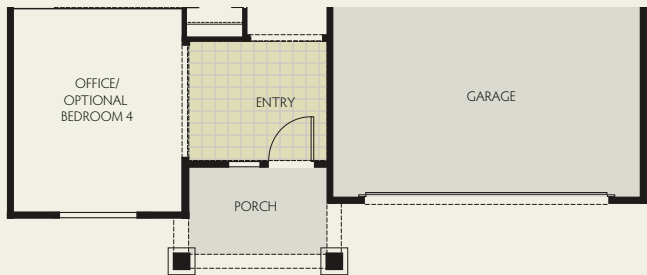

LEXINGTON

SUBJECT TO CHANGE WITHOUT NOTICE
HOUSE LAYOUT COULD BE REVERSED

- 1,956 square feet
- 3-4 bedrooms
- 2 baths
- Two-car garage

 Standard Tile Floor

AMERICAN TRADITIONAL

FARMHOUSE

CRAFTSMAN

OPTIONAL BEDROOM 4