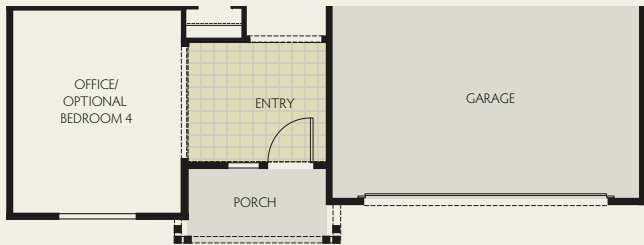

LEXINGTON

SUBJECT TO CHANGE WITHOUT NOTICE
HOUSE LAYOUT COULD BE REVERSED

- 1,956 square feet
- 3-4 bedrooms
- 2 baths
- Two-car garage

 Standard Tile Floor

AMERICAN TRADITIONAL

FARMHOUSE

CRAFTSMAN

OPTIONAL BEDROOM 4