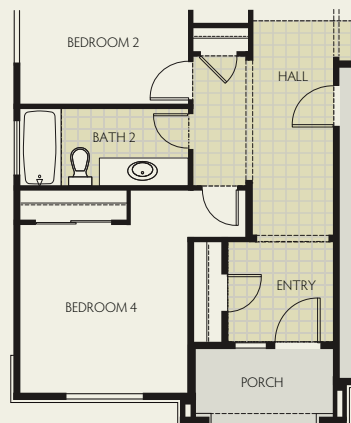

LEXINGTON

SUBJECT TO CHANGE WITHOUT NOTICE
HOUSE LAYOUT COULD BE REVERSED

- 1,956 square feet
- 3-4 bedrooms
- 2 baths
- Two-car garage

 Standard Tile Floor

AMERICAN TRADITIONAL

FARMHOUSE

CRAFTSMAN

OPTIONAL BEDROOM 4