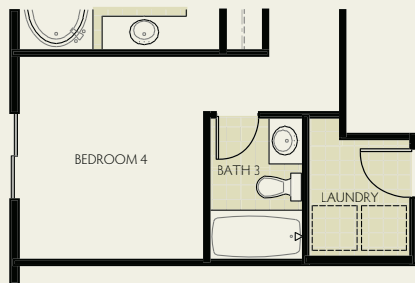

SAVANNAH

SUBJECT TO CHANGE WITHOUT NOTICE
HOUSE LAYOUT COULD BE REVERSED

 Standard Tile Floor

- 1,760 square feet
- 3-4 bedrooms
- 2-3 baths
- Two-car garage

AMERICAN TRADITIONAL • CRAFTSMAN • FARMHOUSE

OPTIONAL BEDROOM 4 AND BATH 3