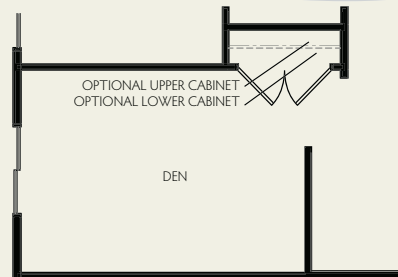

SAVANNAH

SUBJECT TO CHANGE WITHOUT NOTICE
HOUSE LAYOUT COULD BE REVERSED

Standard Tile Floor

- 1,760 square feet
- 3-4 bedrooms
- 2-3 baths
- Two-car garage

AMERICAN TRADITIONAL • CRAFTSMAN • FARMHOUSE

MAGNOLIABONADELLE.COM

BUILDING VALUE FOR GENERATIONS®