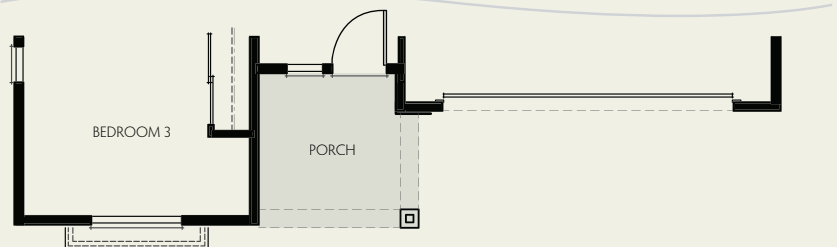

RALEIGH

SUBJECT TO CHANGE WITHOUT NOTICE
HOUSE LAYOUT COULD BE REVERSED

 Standard Tile Floor

- 1,483 square feet
- 3 bedrooms
- 2 baths
- Two-car garage

AMERICAN TRADITIONAL • CRAFTSMAN • FARMHOUSE

CRAFTSMAN FROM EXTERIOR