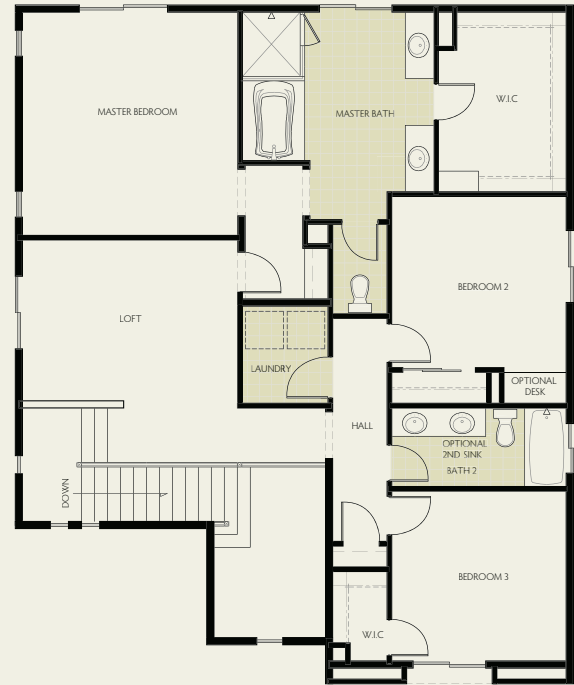

ELISE

SUBJECT TO CHANGE WITHOUT NOTICE
HOUSE LAYOUT COULD BE REVERSED

 Standard Tile Floor

- 2,436 square feet
- 4 bedrooms
- 3 baths
- Two-car garage

AMERICAN TRADITIONAL • CRAFTSMAN • FARMHOUSE
1ST FLOOR

AMERICAN TRADITIONAL • CRAFTSMAN • FARMHOUSE
2ND FLOOR

MAGNOLIABONADELLE.COM

BUILDING VALUE FOR GENERATIONS[®]